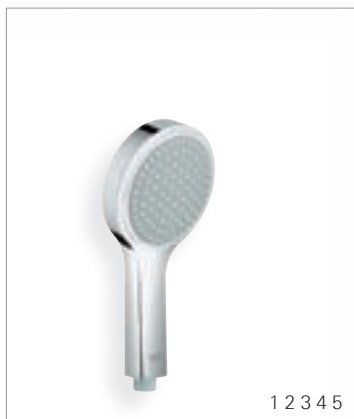

1 2 3 4 5

27 660 000

Hand shower 115
2 spray patterns:
GROHE Rain O²-Rain
27 661 000
with 9.5 l/min. GROHE EcoJoy™