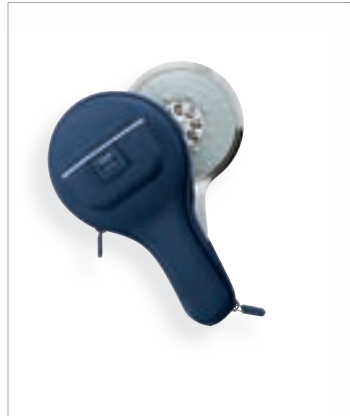

27 961 000

Hand shower 130 incl. travel kit
4+ spray patterns: GROHE Rain O²,
Rain, Bokoma Spray™, Jet