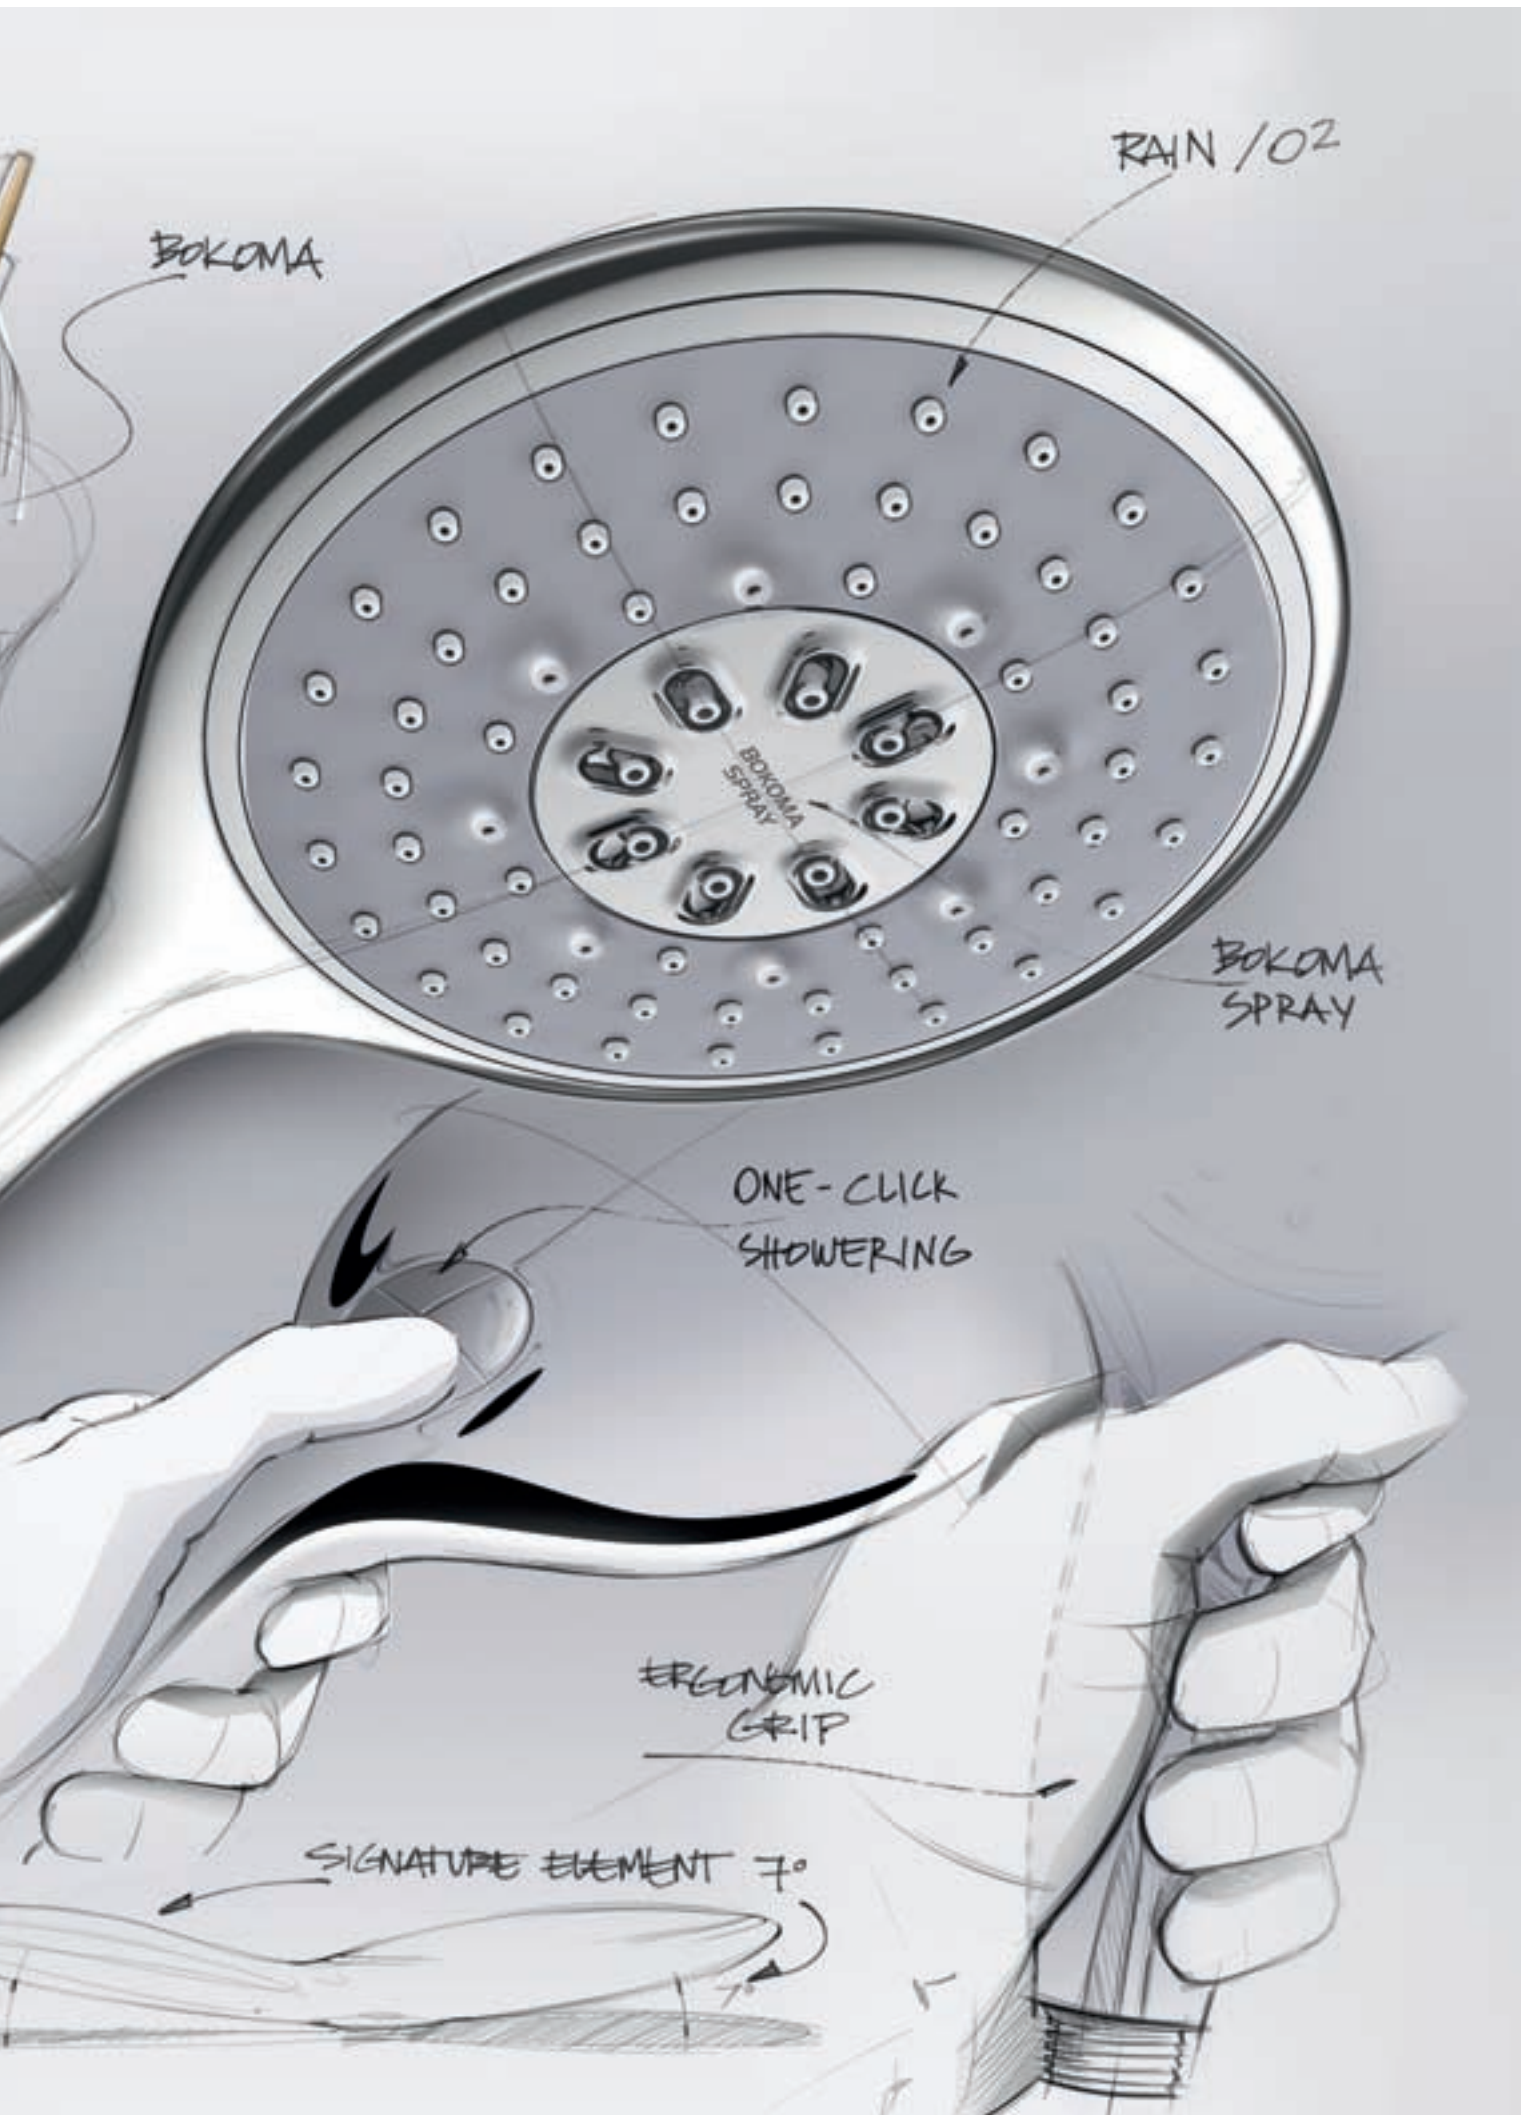

### One-Click Showering

Direct access to different sprays by pressing corresponding button.

### Spray Face Diameter

Flexibility of spray face diameters.

### QuickFix® Plus

Faster, easier and hassle-free, GROHE QuickFix® Plus cuts installation time by up to 50%.