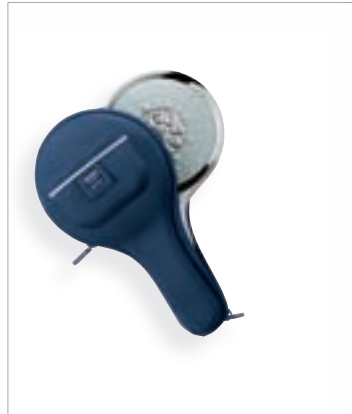

27 962 000

Hand shower 130 incl. travel kit
4+ spray patterns: GROHE Rain O²,
Rain, Bokoma Spray™, Jet