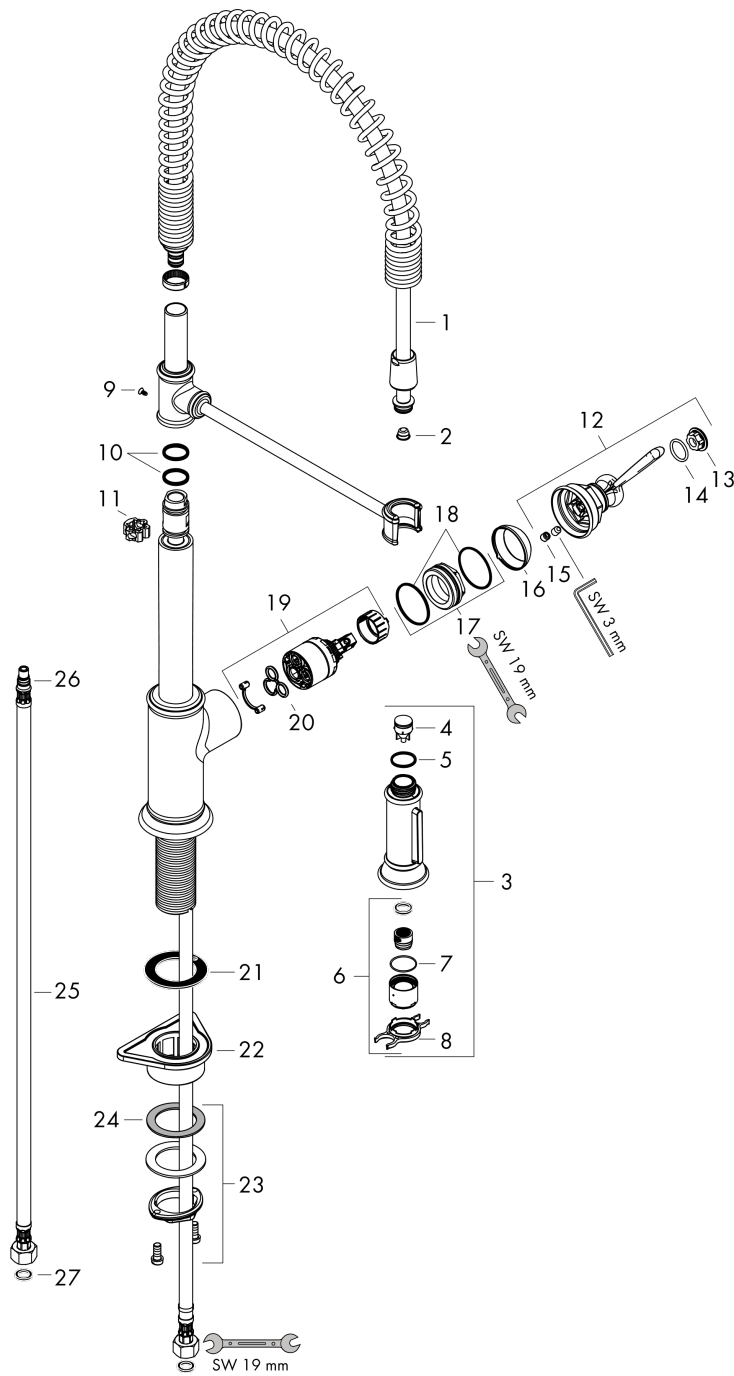

AXOR Montreux
Single lever kitchen mixer Semi-Pro
 Surfaces: **chrome** Article Number: **16582000**

Description

product features

- swivel range 360°
- vertical handle position
- normal and spray jet
- lockable shower spray, spray returns through pressing spray diverter
- connection dimension: DN15
- flow rate 9.5 l/min
- ceramic cartridge
- connection type: G 3/8 connections
- integrated non-return valve
- suitable for continuous flow water heaters
- P-IX 7285/IO

Technology

Product image

Scale drawing

Flowchart

AXOR Montreux
Single lever kitchen mixer Semi-Pro
Surfaces: **chrome** Article Number: **16582000**

Exploded Drawing

Year of production: >01/17

AXOR Montreux
Single lever kitchen mixer Semi-Pro
 Surfaces: **chrome** Article Number: **16582000**

Spare part list

Year of production: >01/17

Pos.	Description	Article Number	PC	PU
1	shower hose	97475000	12	1
2	filter	97735000	1	1
3	handspray	92967000	16	1
4	set of non return valves DW 15	97350000	6	1
5	O-ring 18x1,5	98231000	1	1
6	aerator laminar M22x1 (15 l/min)	95909000	11	1
7	O-ring 20x1	98140000	1	1
8	service tool	95910000	3	1
9	screw	97662000	3	1
10	O-ring 17x2,5	98387000	1	1
11	axialring	97558000	1	1
12	handle	92963000	11	1
13	cover cap	92964000	6	1
14	O-ring 16x2	98133000	1	1
15	screw cover	96338000	1	1
16	flange	92965000	8	1
17	nut	92966000	9	1
18	O-ring 33x1,5	98164000	1	1
19	cartridge, assy	92730000	11	1
20	seal	95008000	3	1
21	sealing washer	97825000	1	1
22	support	97523000	2	1
23	fixing set (Ø 34)	95049000	5	1
24	lever collar	97548000	1	1
25	connection hose 900 mm M8x0,75 G3/8	96316000	9	1
26	O-ring 7x1,5	98422000	1	1
27	sealing set	95581000	2	1