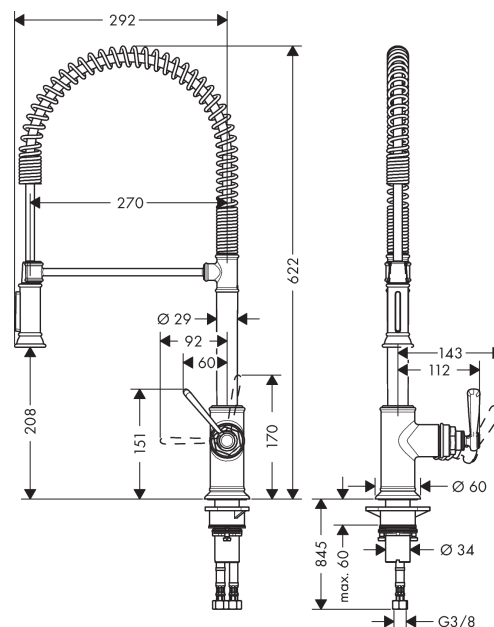

AXOR Montreux
Single lever kitchen mixer Semi-Pro
 Surfaces: **chrome** Article Number: **16582000**

Description

product features

- swivel range 360°
- vertical handle position
- normal and spray jet
- lockable shower spray, spray returns through pressing spray diverter
- connection dimension: DN15
- flow rate 9.5 l/min
- ceramic cartridge
- connection type: G 3/8 connections
- integrated non-return valve
- suitable for continuous flow water heaters
- P-IX 7285/IO

Technology

Product image

Scale drawing

Flowchart

AXOR Montreux
Single lever kitchen mixer Semi-Pro
Surfaces: **chrome** Article Number: **16582000**

Exploded Drawing

Year of production: >01/17

AXOR Montreux
Single lever kitchen mixer Semi-Pro
 Surfaces: **chrome** Article Number: **16582000**

Spare part list

Year of production: >01/17

Pos.	Description	Article Number	PC	PU
1	shower hose	97475000	12	1
2	filter	97735000	1	1
3	handspray	92967000	16	1
4	set of non return valves DW 15	97350000	6	1
5	O-ring 18x1,5	98231000	1	1
6	aerator laminar M22x1 (15 l/min)	95909000	11	1
7	O-ring 20x1	98140000	1	1
8	service tool	95910000	3	1
9	screw	97662000	3	1
10	O-ring 17x2,5	98387000	1	1
11	axialring	97558000	1	1
12	handle	92963000	11	1
13	cover cap	92964000	6	1
14	O-ring 16x2	98133000	1	1
15	screw cover	96338000	1	1
16	flange	92965000	8	1
17	nut	92966000	9	1
18	O-ring 33x1,5	98164000	1	1
19	cartridge, assy	92730000	11	1
20	seal	95008000	3	1
21	sealing washer	97825000	1	1
22	support	97523000	2	1
23	fixing set (Ø 34)	95049000	5	1
24	lever collar	97548000	1	1
25	connection hose 900 mm M8x0,75 G3/8	96316000	9	1
26	O-ring 7x1,5	98422000	1	1
27	sealing set	95581000	2	1