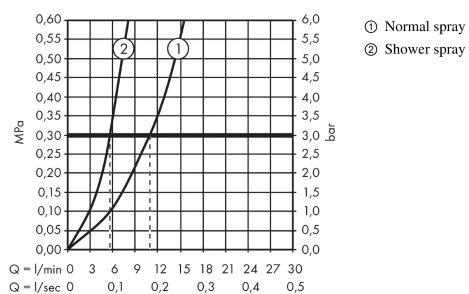

AXOR Montreux
Single lever kitchen mixer Semi-Pro
Surfaces: **chrome** Article Number: **16582000**

Description

product features

- swivel range 360°
- vertical handle position
- normal and spray jet
- lockable shower spray, spray returns through pressing spray diverter
- connection dimension: DN15
- flow rate 9.5 l/min
- ceramic cartridge
- connection type: G 3/8 connections
- integrated non-return valve
- suitable for continuous flow water heaters
- P-IX 7285/IO

Technology

Product image

Scale drawing

Flowchart