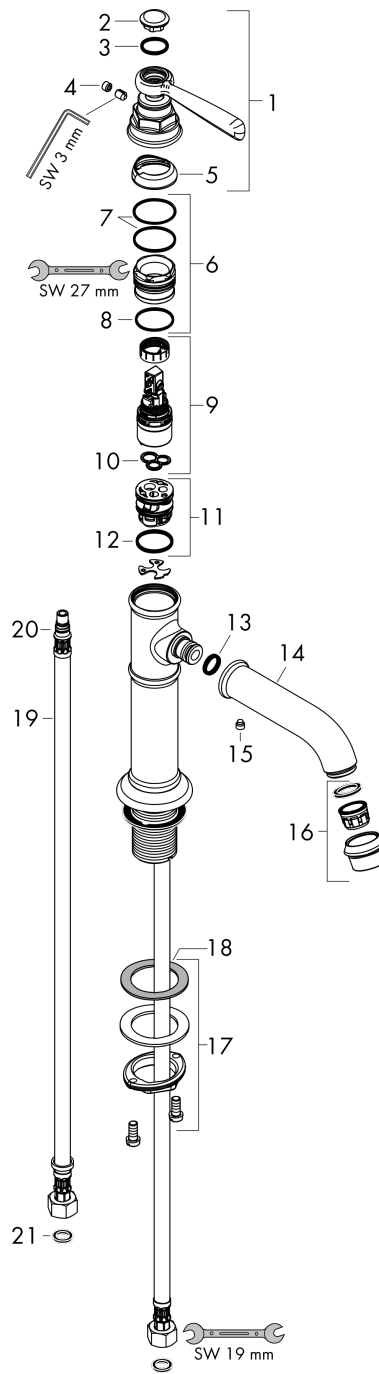

AXOR Montreux
Single lever basin mixer 100 without pull-rod
 Surfaces: **chrome** Article Number: **16516000**

Description

product features

- ComfortZone 100
- projection 142 mm
- normal spray
- flow rate: 5 l/min
- ceramic cartridge
- temperature limitation adjustable
- non-closing flush grated valve
- suitable for continuous flow water heaters
- connection dimension: DN15
- P-IX 7279/IO
- WRAS 1705004
- WRAS 1705004

Technology

Product image

Scale drawing

Flowchart

AXOR Montreux
Single lever basin mixer 100 without pull-rod
Surfaces: **chrome** Article Number: **16516000**

Exploded Drawing

Year of production: >01/17

AXOR Montreux
Single lever basin mixer 100 without pull-rod
 Surfaces: **chrome** Article Number: **16516000**

Spare part list

Year of production: >01/17

Pos.	Description	Article Number	PC	PU
1	handle	92973000	12	1
2	cover cap	92974000	9	1
3	O-ring 16x2	98133000	1	1
4	screw cover	96338000	1	1
5	flange	92625000	8	1
6	nut	92689000	7	1
7	O-ring 27x1,5	92527000	1	1
8	O-ring 25x1,5	98146000	1	1
9	cartridge, assy	97685000	11	1
10	seal	98865000	8	1
11	adapter for cartridge	98866000	8	1
12	O-ring 23x2	98398000	1	1
13	O-ring 11x2,5	98487000	1	1
14	spout cpl.	92978000	10	1
15	hollow set screw M6x6	97660000	1	1
16	aerator M22x1 (5 l/min + 25 l/min)	95381000	11	1
17	fixing set (Ø 34)	95049000	5	1
18	lever collar	97548000	1	1
19	connection hose 600 mm M8x0,75 G3/8	96556000	7	1
20	O-ring 7x1,5	98422000	1	1
21	sealing set	95581000	2	1