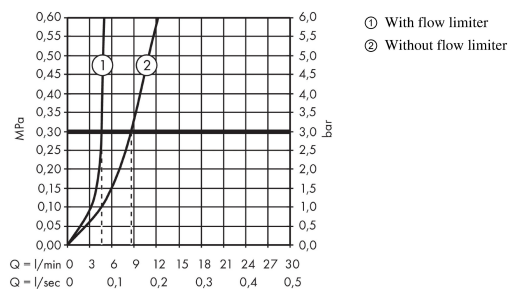

AXOR Montreux
Single lever basin mixer 100 without pull-rod
 Surfaces: **chrome** Article Number: **16516000**

Description

product features

- ComfortZone 100
- projection 142 mm
- normal spray
- flow rate: 5 l/min
- ceramic cartridge
- temperature limitation adjustable
- non-closing flush grated valve
- suitable for continuous flow water heaters
- connection dimension: DN15
- P-IX 7279/IO
- WRAS 1705004
- WRAS 1705004

Technology

Product image

Scale drawing

Flowchart

AXOR Montreux
Single lever basin mixer 100 without pull-rod
Surfaces: **chrome** Article Number: **16516000**

Exploded Drawing

Year of production: >01/17

AXOR Montreux
Single lever basin mixer 100 without pull-rod
 Surfaces: **chrome** Article Number: **16516000**