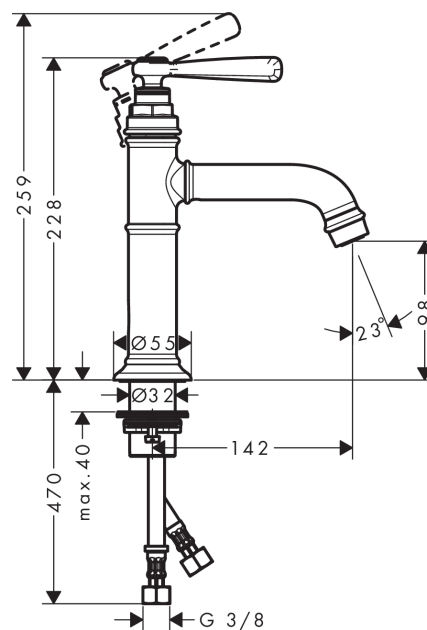

AXOR Montreux
Single lever basin mixer 100 without pull-rod
 Surfaces: **chrome** Article Number: **16516000**

Description

product features

- ComfortZone 100
- projection 142 mm
- normal spray
- flow rate: 5 l/min
- ceramic cartridge
- temperature limitation adjustable
- non-closing flush grated valve
- suitable for continuous flow water heaters
- connection dimension: DN15
- P-IX 7279/IO
- WRAS 1705004
- WRAS 1705004

Technology

Product image

Scale drawing

Flowchart

AXOR Montreux
Single lever basin mixer 100 without pull-rod
Surfaces: **chrome** Article Number: **16516000**

Exploded Drawing

Year of production: >01/17

AXOR Montreux
Single lever basin mixer 100 without pull-rod
 Surfaces: **chrome** Article Number: **16516000**

Spare part list

Year of production: >01/17

Pos.	Description	Article Number	PC	PU
1	handle	92973000	12	1
2	cover cap	92974000	9	1
3	O-ring 16x2	98133000	1	1
4	screw cover	96338000	1	1
5	flange	92625000	8	1
6	nut	92689000	7	1
7	O-ring 27x1,5	92527000	1	1
8	O-ring 25x1,5	98146000	1	1
9	cartridge, assy	97685000	11	1
10	seal	98865000	8	1
11	adapter for cartridge	98866000	8	1
12	O-ring 23x2	98398000	1	1
13	O-ring 11x2,5	98487000	1	1
14	spout cpl.	92978000	10	1
15	hollow set screw M6x6	97660000	1	1
16	aerator M22x1 (5 l/min + 25 l/min)	95381000	11	1
17	fixing set (Ø 34)	95049000	5	1
18	lever collar	97548000	1	1
19	connection hose 600 mm M8x0,75 G3/8	96556000	7	1
20	O-ring 7x1,5	98422000	1	1
21	sealing set	95581000	2	1