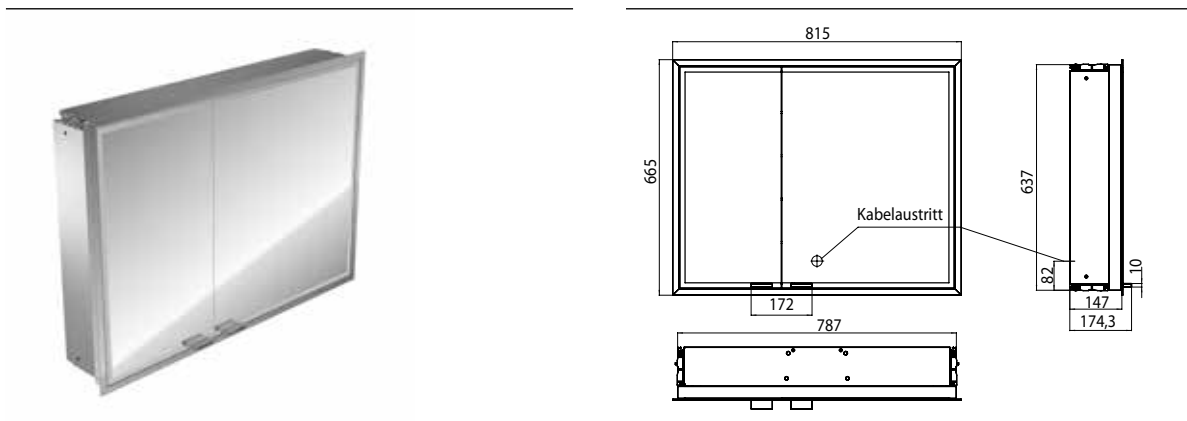

Illuminated mirror cabinet prestige, 815 mm, wide door on the right, IP 44 without Bluetooth

Art.No.9897 060 23

Built-in model, height: 665 mm, Surrounding LED illumination with touch-sensor, brightness in three steps and luminous colour (cold: 6.000 K /warm: 3.000 K) continuously dimmable, with double mirror doors and mirrored rear wall. Multi-functional column with magnetic strip, illuminated accessory holders, 4 shelves, 2 sockets, 1 switch, Energy efficiency grade: A - A++