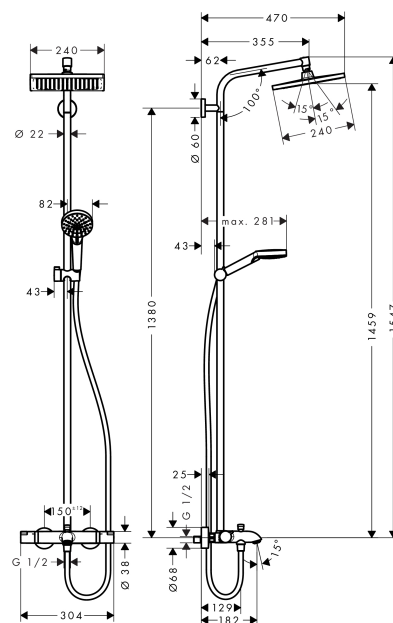

Crometta

Crometta E 240 1jet Showerpipe for bath tub

Surfaces: **chrome** Article Number: **27298000**

Description

product features

- slide inclination angle can be adjusted by 45°
- overhead shower Crometta E 240
- shower head size: 240 x 240 mm
- overhead shower angle adjustable
- spray type: Rain
- flow rate Rain spray (at 0.3 MPa): 17 l/min
- operating pressure: min. 0.15 MPa/max. 1.0 MPa
- fully chrome-plated spray disc
- shower arm length: 350 mm
- thermostat Ecostat Comfort
- flow rate bath filler: 20 l/min
- safety lock at 40° C
- adjustable hot water limitation
- outlets controlled via turning handle
- installation type: exposed installation
- connection dimension DN15
- connection thread G ½
- centre distance 150 ± 12 mm
- height-adjustable hand shower holder

Technology

Product image

Scale drawing

Crometta

Crometta E 240 1jet Showerpipe for bath tub

Surfaces: **chrome** Article Number: **27298000**

Flowchart

Crometta
Crometta E 240 1jet Showerpipe for bath tub
 Surfaces: **chrome** Article Number: **27298000**

Installation examples

Crometta
Crometta E 240 1jet Showerpipe for bath tub
Surfaces: **chrome** Article Number: **27298000**

Exploded Drawing

Year of production: >04/16

Crometta
Crometta E 240 1jet Showerpipe for bath tub