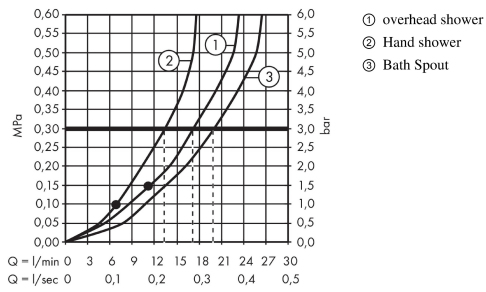

Crometta

Crometta E 240 1jet Showerpipe for bath tub

Surfaces: **chrome** Article Number: **27298000**

Description

product features

- slide inclination angle can be adjusted by 45°
- overhead shower Crometta E 240
- shower head size: 240 x 240 mm
- overhead shower angle adjustable
- spray type: Rain
- flow rate Rain spray (at 0.3 MPa): 17 l/min
- operating pressure: min. 0.15 MPa/max. 1.0 MPa
- fully chrome-plated spray disc
- shower arm length: 350 mm
- thermostat Ecostat Comfort
- flow rate bath filler: 20 l/min
- safety lock at 40° C
- adjustable hot water limitation
- outlets controlled via turning handle
- installation type: exposed installation
- connection dimension DN15
- connection thread G ½
- centre distance 150 ± 12 mm
- height-adjustable hand shower holder

Technology

Product image

Scale drawing

Crometta

Crometta E 240 1jet Showerpipe for bath tub

Surfaces: **chrome** Article Number: **27298000**

Flowchart

Crometta
Crometta E 240 1jet Showerpipe for bath tub
 Surfaces: **chrome** Article Number: **27298000**