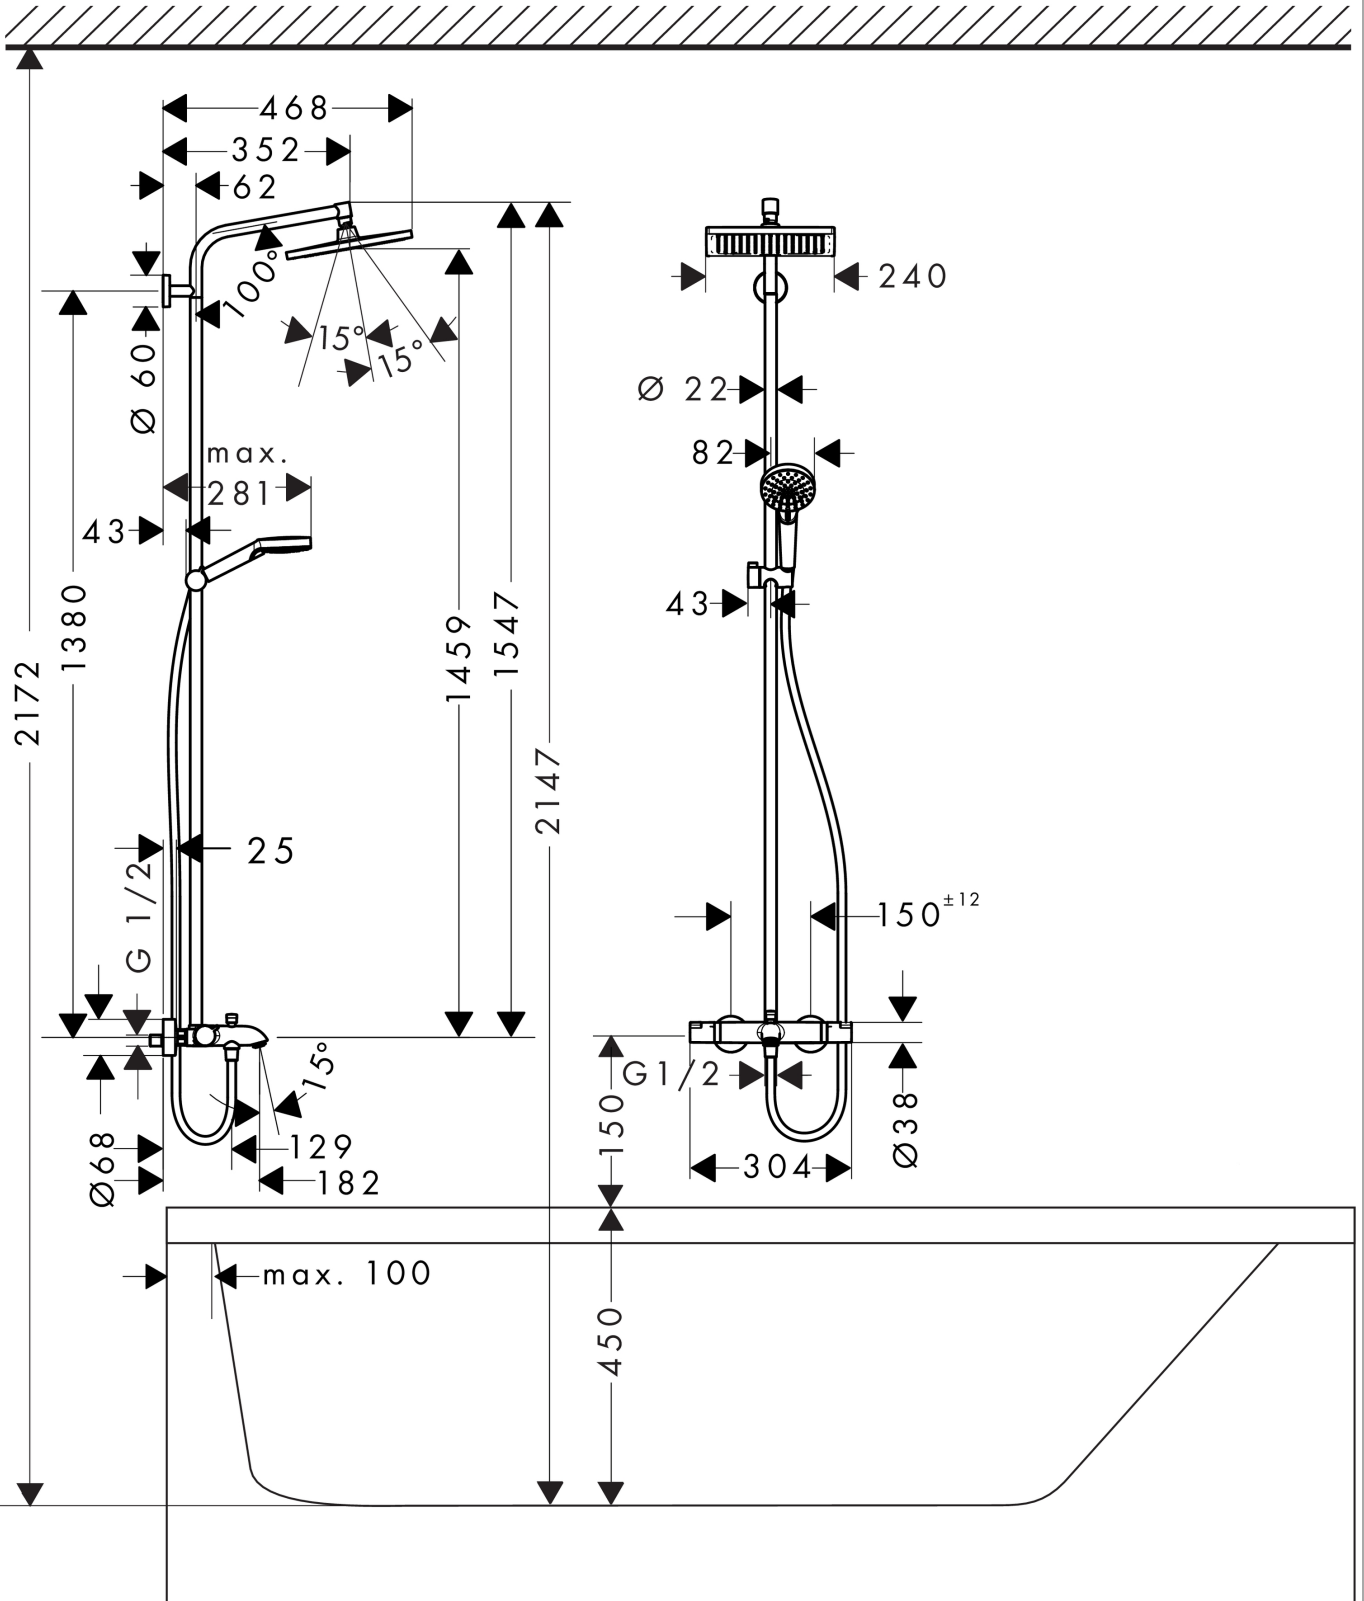

Crometta
Crometta E 240 1jet Showerpipe for bath tub
Surfaces: **chrome** Article Number: **27298000**

Installation examples