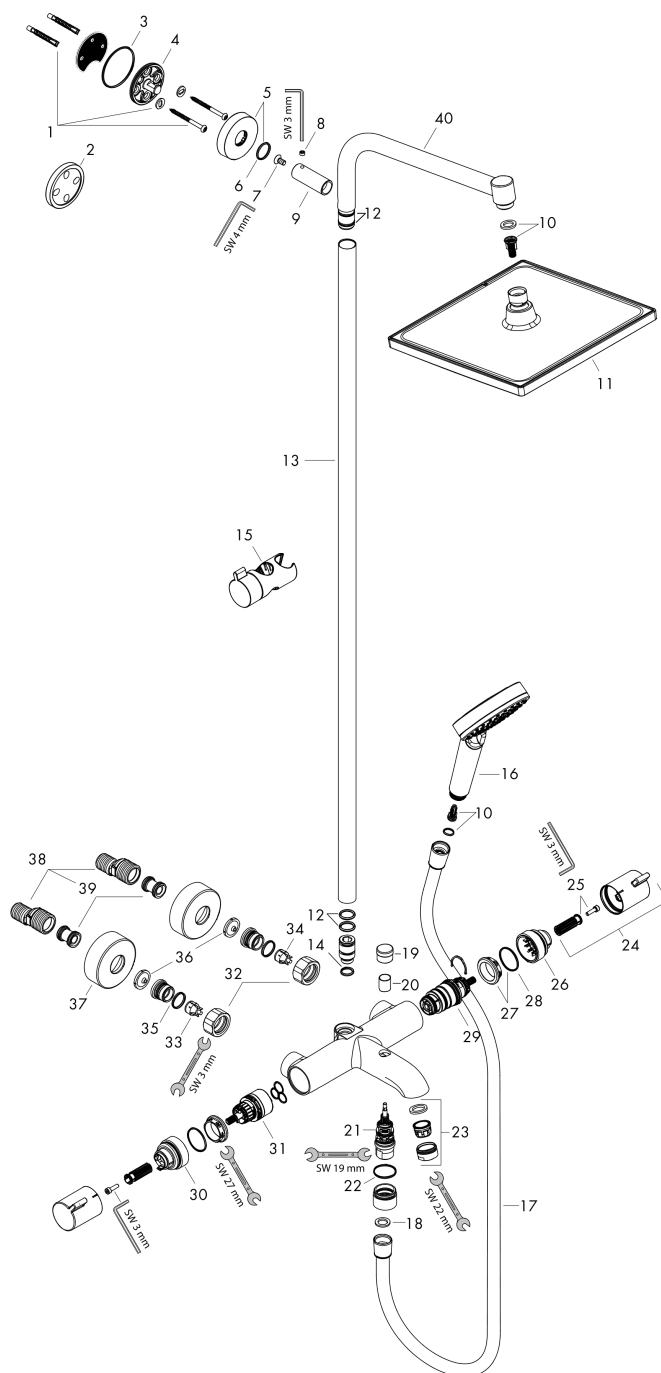

Crometta
Crometta E 240 1jet Showerpipe for bath tub
Surfaces: **chrome** Article Number: **27298000**

Exploded Drawing

Year of production: >04/16

Crometta

Crometta E 240 1jet Showerpipe for bath tub

Surfaces: **chrome** Article Number: **27298000**

Spare part list

Year of production: >04/16

Pos.	Description	Article Number	PC	PU
1	mounting set	96179000	4	1
2	tile-matching-disk	95239000	5	1
3	O-Ring 50x2	98187000	1	1
4	wall flange	95688000	8	1
5	escutcheon Ø 60 mm	95692000	6	1
6	O-ring 20x2	98165000	1	1
7	screw	92137000	2	1
8	hollow set screw M6x5	98447000	1	1
9	sleeve	92166000	9	1
10	filter insert	97708000	2	1
11	head shower	26726000	0	1
12	pipe 1375 mm	92404000	17	1
13	O-ring 15x2,5	98131000	1	1
14	O-ring 12x2,25	98382000	1	1
15	support, assy	92366000	9	1
16	handshower	26330400	0	1
17	shower hose Isiflex'B 2,00 m	28274000	0	1
18	seal	98058000	1	1
19	diverter knob	96466000	5	1
20	sleeve	97738000	2	1
21	selector assy	94077000	9	1
22	O-ring 14x2	98129000	1	1
23	aerator M24x1 (30 l/min)	96512000	5	1
24	handle	95836000	8	1
25	handle fixing set	95843000	3	1
26	safety set	95839000	6	1
27	nut	98913000	6	1
28	O-ring 26x1,5	98390000	1	1
29	thermostat cartridge	98282000	14	1
30	safety set	95984000	9	1
31	shut off unit with selector	98283000	12	1
32	set of nuts	96157000	8	1
33	non return valve (pressure-resistant up to 2 MPa)	93136000	8	1
34	non return valve	96737000	8	1
35	O-ring 17x1,5	98137000	1	1
36	filter packing	96922000	3	1
37	escutcheon Ø 68 mm	96467000	6	1
38	set of S-unions (±12 mm)	94140000	10	1
39	noise reduction	96429000	2	1
40	shower arm	93072000	15	1