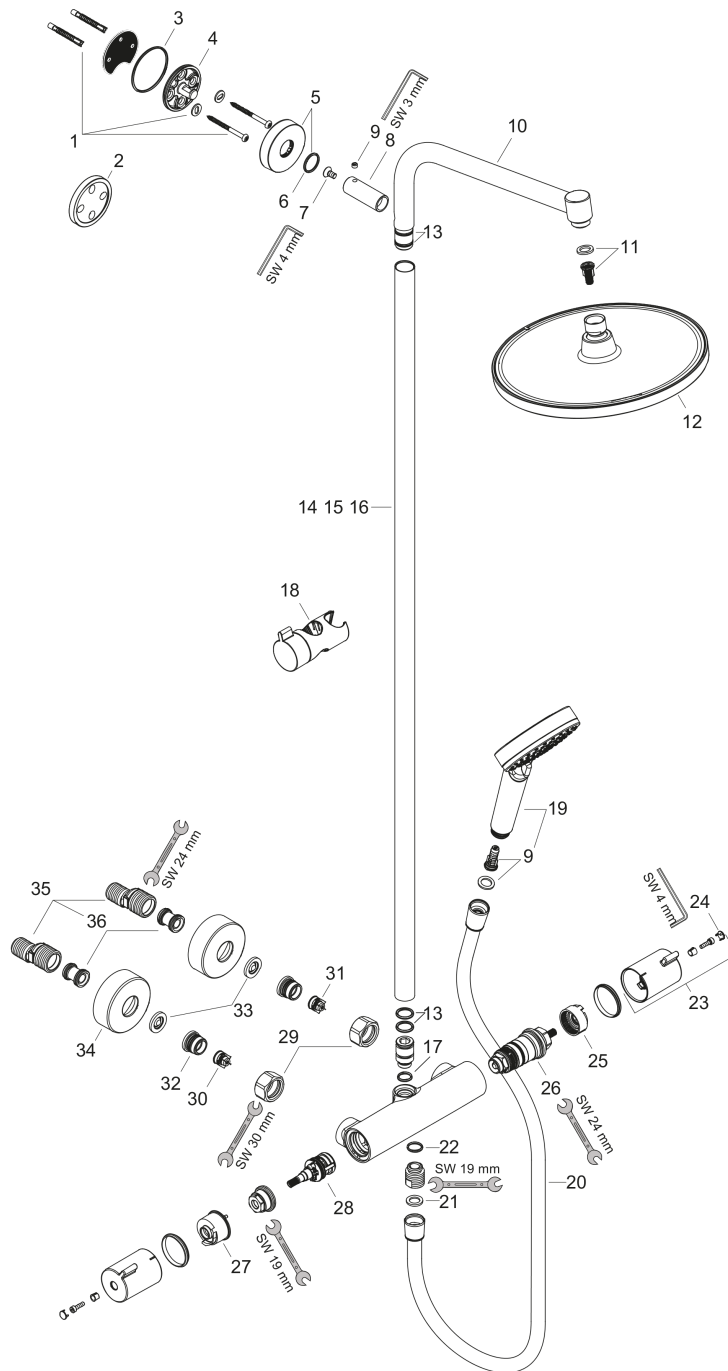

### Crometta S 240 1jet Showerpipe

Surfaces: **chrome** Article Number: **27267000**

#### Flowchart

**Crometta**

**Crometta S 240 1jet Showerpipe**

Surfaces: **chrome** Article Number: **27267000**

## Exploded Drawing

Year of production: >04/16

**Crometta**
**Crometta S 240 1jet Showerpipe**

 Surfaces: **chrome** Article Number: **27267000**

**Spare part list**

Year of production: &gt;04/16

Pos.	Description	Article Number	PC	PU
1	mounting set	96179000	4	1
2	tile-matching-disk	95239000	5	1
3	O-Ring 50x2	98187000	1	1
4	wall flange	95688000	8	1
5	escutcheon Ø 60 mm	95692000	6	1
6	O-ring 20x2	98165000	1	1
7	screw	92137000	2	1
8	sleeve	92166000	9	1
9	hollow set screw M6x5	98447000	1	1
10	shower arm	93072000	15	1
11	filter insert	97708000	2	1
12	head shower	26723000	0	1
13	O-ring 15x2,5	98131000	1	1
14	pipe 1000 mm	96743000	12	1
15	pipe 1200 mm	95665000	12	1
16	pipe 1450 mm	96770000	18	1
17	O-ring 12x2,25	98382000	1	1
18	support, assy	92366000	9	1
19	handshower	26330400	0	1
20	shower hose Isiflex'B 1,60 m	28276000	0	1
21	seal	98058000	1	1
22	O-ring 14x2	98129000	1	1
23	handle	92836000	9	1
24	cover cap	95433000	2	1
25	safety set for temperature control	95041000	5	1
26	thermostat cartridge	94282000	15	1
27	stop ring for flow control	98674000	3	1
28	shut off unit with selector	96509000	13	1
29	set of nuts	96157000	8	1
30	non return valve (pressure-resistant up to 2 MPa)	93136000	8	1
31	non return valve	96737000	8	1
32	O-ring 17x1,5	98137000	1	1
33	filter packing	96922000	3	1
34	escutcheon Ø 68 mm	96467000	6	1
35	set of S-unions (±12 mm)	94140000	10	1
36	noise reduction	96429000	2	1