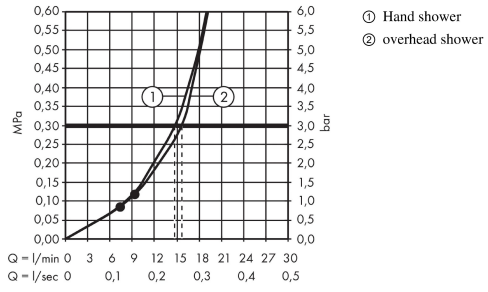

Crometta

Crometta S 240 1jet Showerpipe

Surfaces: **chrome** Article Number: **27267000**

Flowchart