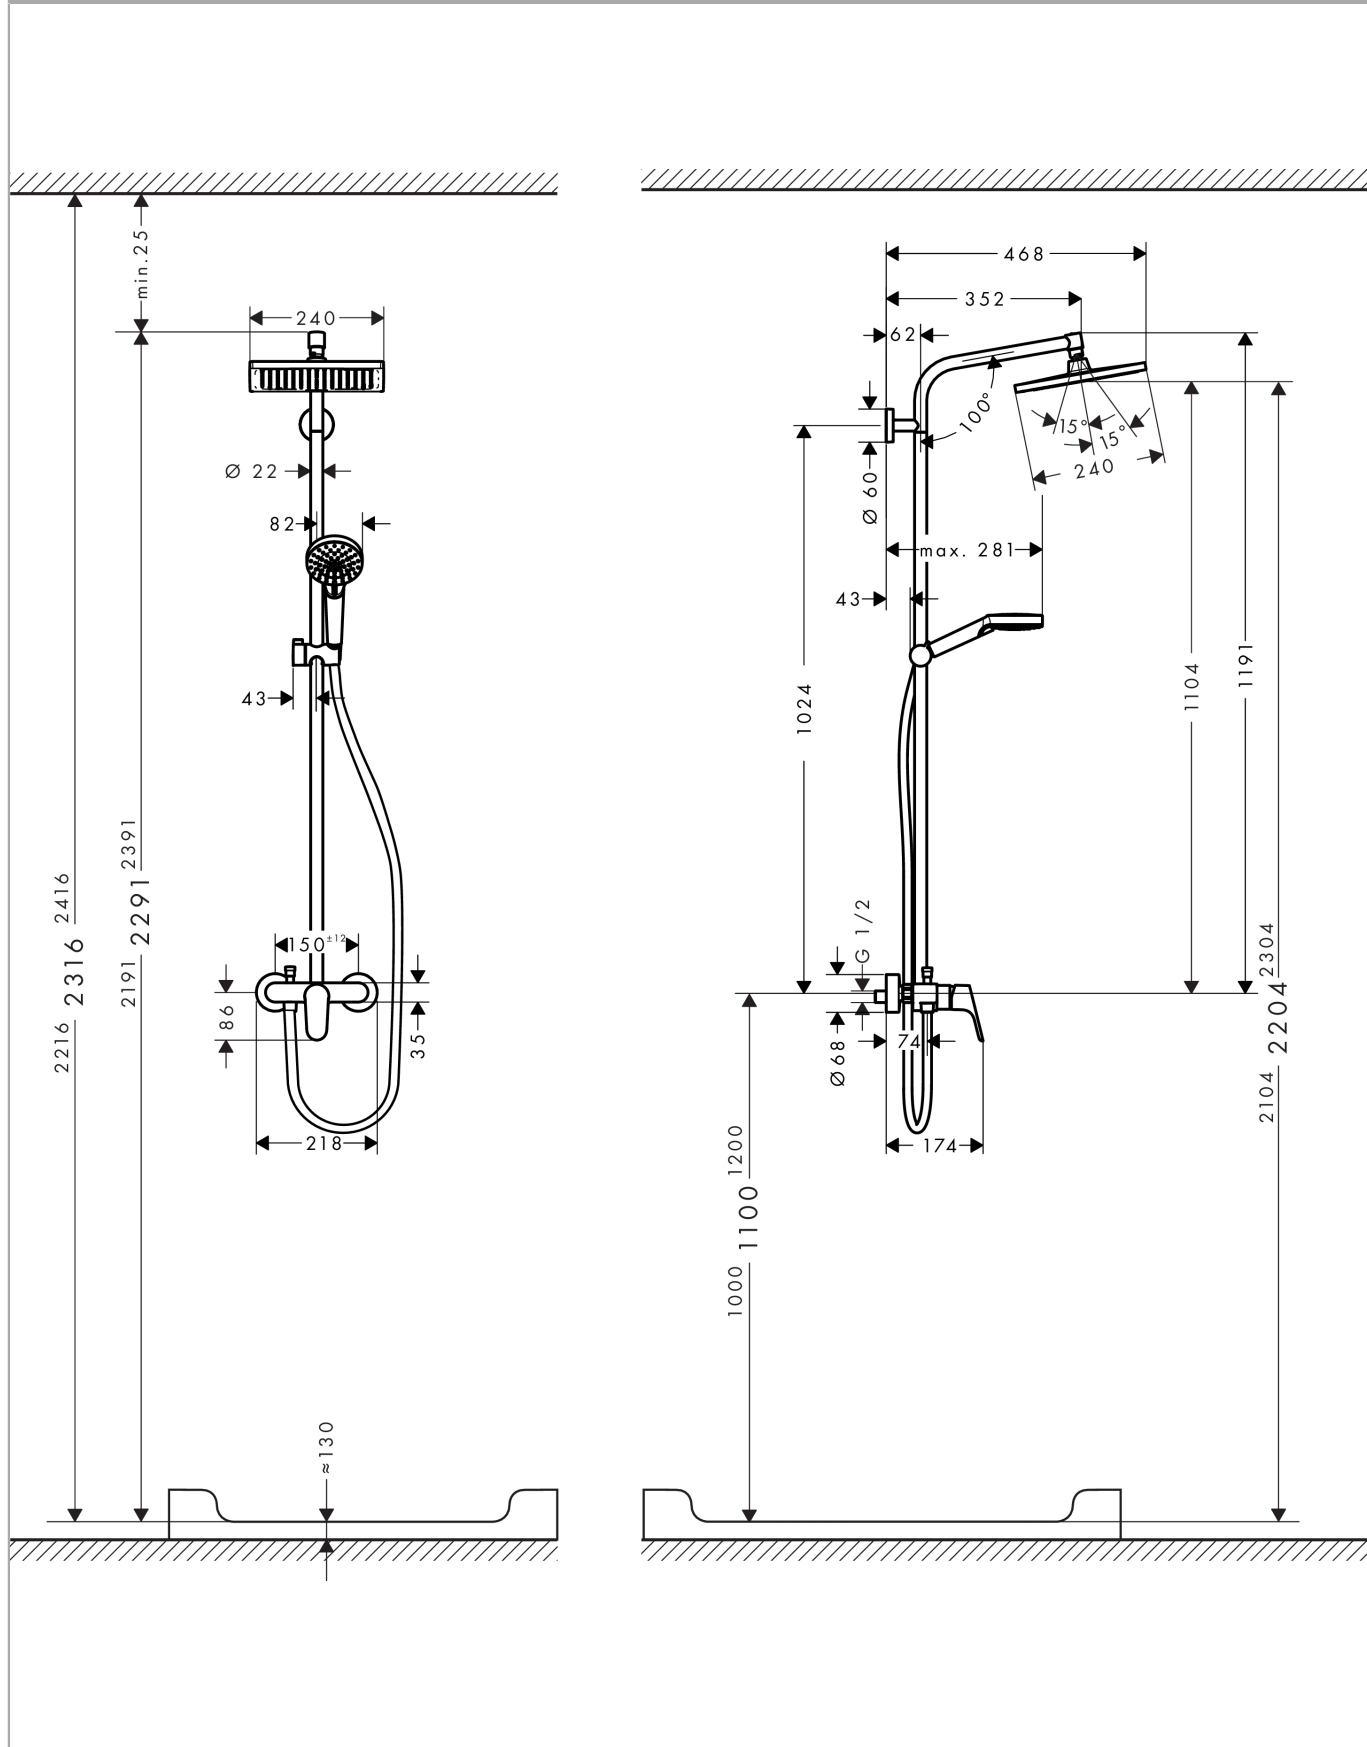

Crometta
Crometta E 240 1jet Showerpipe with single lever mixer
Surfaces: **chrome**   Article Number: **27284000**

Installation examples