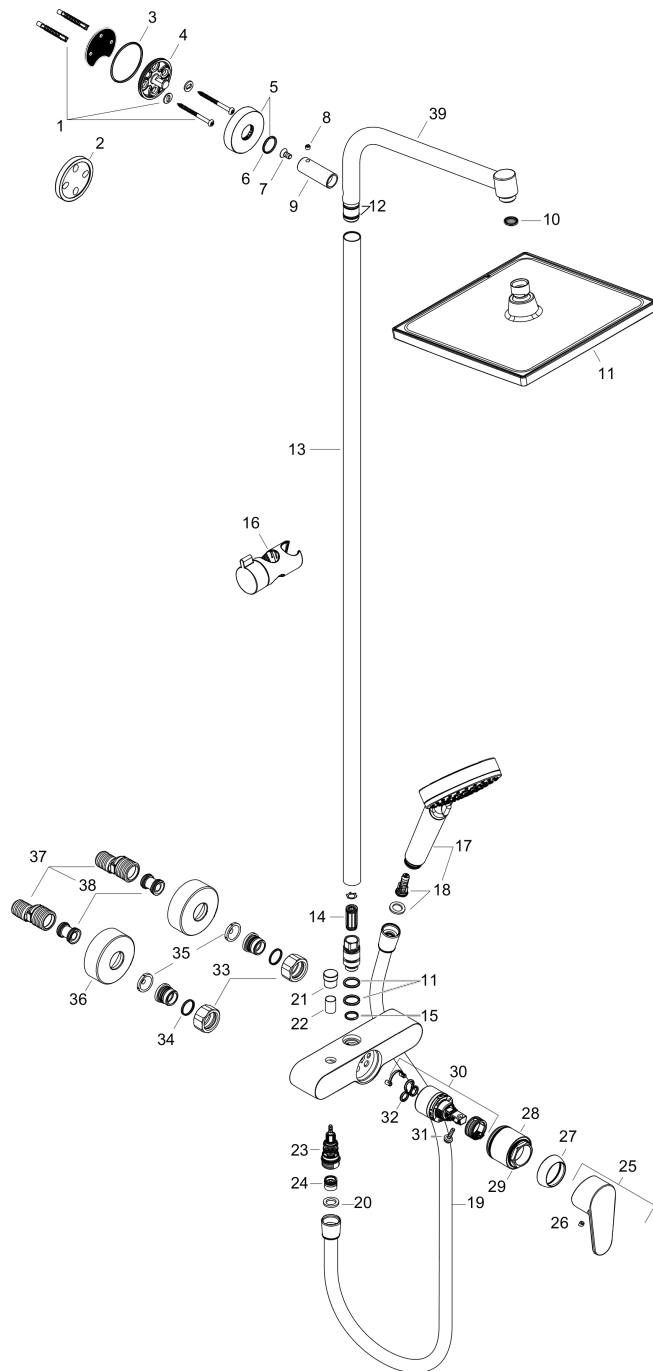

Crometta

Crometta E 240 1jet Showerpipe with single lever mixer

Surfaces: **chrome** Article Number: **27284000**

Exploded Drawing

Year of production: >04/16

Crometta

Crometta E 240 1jet Showerpipe with single lever mixer

Surfaces: **chrome** Article Number: **27284000**

Spare part list

Year of production: >04/16

Pos.	Description	Article Number	PC	PU
1	mounting set	96179000	4	1
2	tile-matching-disk	95239000	5	1
3	O-Ring 50x2	98187000	1	1
4	wall flange	95688000	8	1
5	escutcheon Ø 60 mm	95692000	6	1
6	O-ring 20x2	98165000	1	1
7	screw	92137000	2	1
8	hollow set screw M6x5	98447000	1	1
9	sleeve	92166000	9	1
10	filter packing	94246000	1	1
11	head shower	26726000	0	1
12	O-ring 15x2,5	98131000	1	1
13	pipe 1000 mm	96743000	12	1
14	noise reduction	95009000	3	1
15	O-ring 12x2,25	98382000	1	1
16	support, assy	92366000	9	1
17	handshower	26330400	0	1
18	filter insert	97708000	2	1
19	shower hose Isiflex'B 1,60 m	28276000	0	1
20	seal	98058000	1	1
21	diverter knob	97981000	6	1
22	sleeve	97979000	5	1
23	selector (invers)	95657000	9	1
24	non return valve	97980000	8	1
25	handle	98532000	8	1
26	screw cover	96338000	1	1
27	flange	97406000	6	1
28	nut	97977000	9	1
29	O-Ring 32x2	98193000	1	1
30	cartridge, assy	92730000	11	1
31	locking screw for handle	95140000	2	1
32	seal	95008000	3	1
33	set of nuts	96157000	8	1
34	O-ring 17x1,5	98137000	1	1
35	filter packing	96922000	3	1
36	escutcheon Ø 68 mm	96467000	6	1
37	set of S-unions (±12 mm)	94140000	10	1
38	noise reduction	96429000	2	1
39	shower arm	93072000	15	1