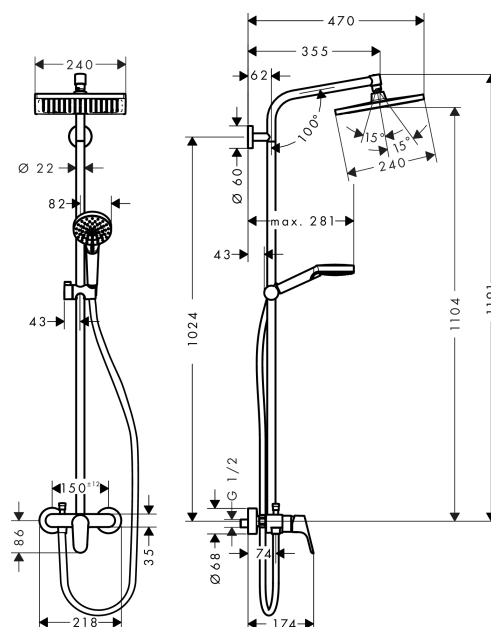

Scale drawing