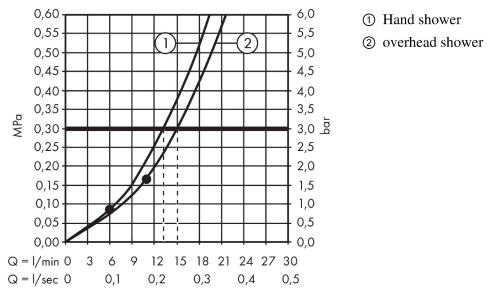

Crometta

Crometta E 240 1jet Showerpipe with single lever mixer

Surfaces: **chrome** Article Number: **27284000**

Description

product features

- slide inclination angle can be adjusted by 45°
- adjustable hot water limitation
- overhead shower Crometta E 240
- shower head size: 240 x 240 mm
- overhead shower angle adjustable
- spray type: Rain
- flow rate Rain spray (at 0.3 MPa): 15 l/min
- operating pressure: min. 0.18 MPa/max. 1.0 MPa
- fully chrome-plated spray disc
- shower arm length: 350 mm
- height-adjustable hand shower holder
- installation type: exposed installation
- connection dimension DN15
- connection thread G ½
- centre distance 150 ± 12 mm
- ceramic cartridge
- temperature limitation adjustable

Technology

Product image

Scale drawing

Crometta

Crometta E 240 1jet Showerpipe with single lever mixer

Surfaces: **chrome** Article Number: **27284000**

Flowchart

Crometta
Crometta E 240 1jet Showerpipe with single lever mixer
 Surfaces: **chrome** Article Number: **27284000**