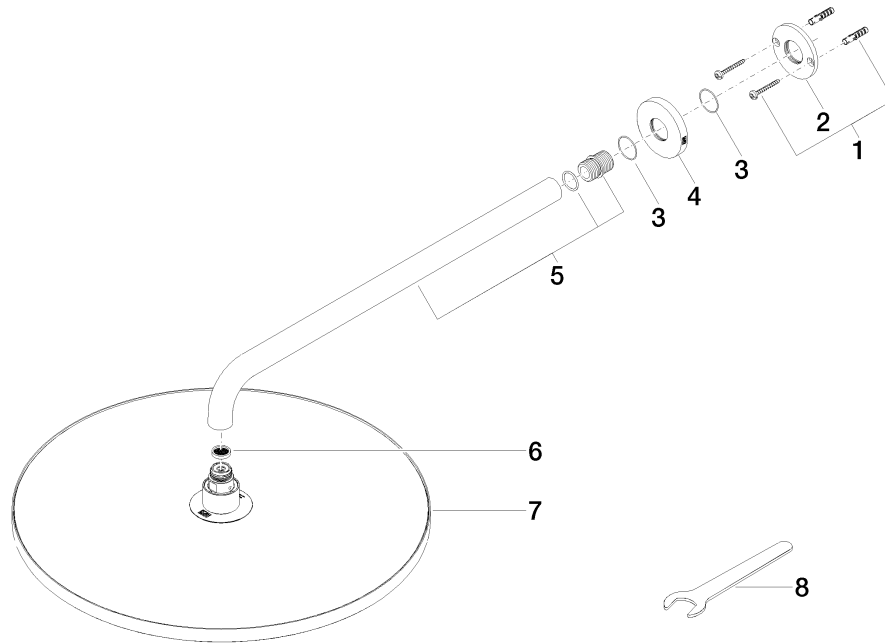

Generic miscellaneous articles

Article number: 28659970

Generic miscellaneous articles

Article number: 28659970

Exploded assembly drawing

Generic miscellaneous articles

Article number: 28659970

Order quantity

No.	Article number	Name	Installation quantity
1	0430310320090	fixing set	1
2	09172012090	holder	1
3	09141015090	seal	2
4	092797015ff	rosette	1
5	90110307000ff	pipe	1
6	09230107590	insert	1
7	04120509000ff	shower	1
8	09300906990	key	1

Generic miscellaneous articles

Article number: 28659970

Flow rate chart