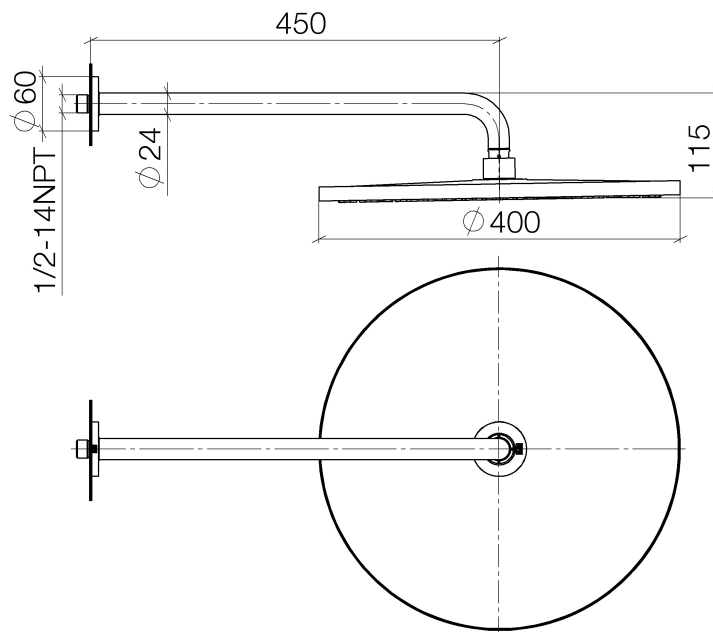

Generic miscellaneous articles

Article number: 28659970

Generic miscellaneous articles

Article number: 28659970

Exploded assembly drawing

Generic miscellaneous articles

Article number: 28659970

Order quantity

No.	Article number	Name	Installation quantity
1	0430310320090	fixing set	1
2	09172012090	holder	1
3	09141015090	seal	2
4	092797015ff	rosette	1
5	90110307000ff	pipe	1
6	09230107590	insert	1
7	04120509000ff	shower	1
8	09300906990	key	1

Generic miscellaneous articles

Article number: 28659970

Flow rate chart