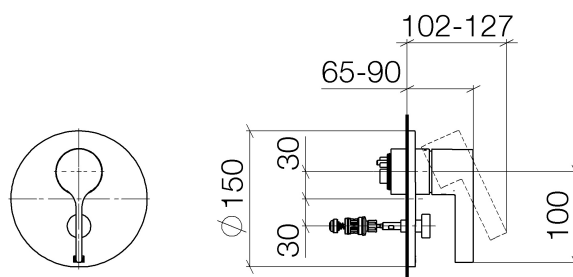

Vaia Concealed single-lever mixer with diverter

Article number: 36120809

Vaia Concealed single-lever mixer with diverter

Article number: 36120809

Exploded assembly drawing

Vaia Concealed single-lever mixer with diverter

Article number: 36120809

Order quantity

No.	Article number	Name	Installation quantity
1	9015050380090	cartridge	1
2	0428101490090	accessories	1
3	09240444890	nut	1
4	09141008490	seal	1
5	091102261ff	plate	1
6	091102260ff	sleeve	1
7	092080023ff	handle	1
8	09311106390	pin	1
9	90312008700ff	plug	1
10	90310913900ff	pull-rod	1
11	0421340810090	diverter	1
12	09300906490	key	1