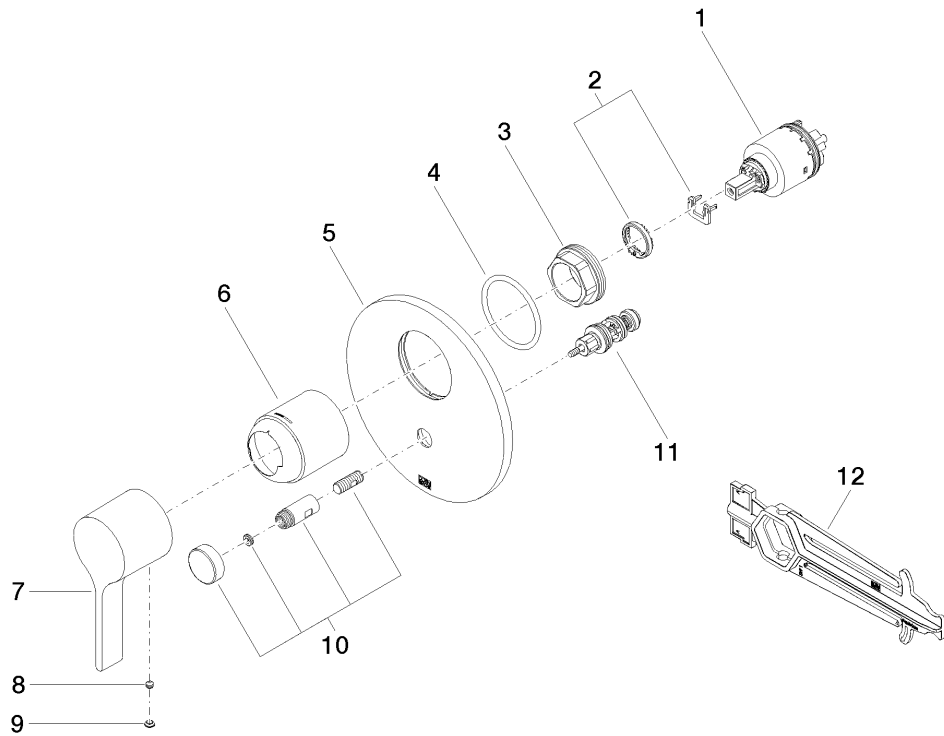

Vaia Concealed single-lever mixer with diverter

Article number: 36120809

Vaia Concealed single-lever mixer with diverter

Article number: 36120809

Exploded assembly drawing

Vaia Concealed single-lever mixer with diverter

Article number: 36120809

Order quantity

No.	Article number	Name	Installation quantity
1	9015050380090	cartridge	1
2	0428101490090	accessories	1
3	09240444890	nut	1
4	09141008490	seal	1
5	091102261ff	plate	1
6	091102260ff	sleeve	1
7	092080023ff	handle	1
8	09311106390	pin	1
9	90312008700ff	plug	1
10	90310913900ff	pull-rod	1
11	0421340810090	diverter	1
12	09300906490	key	1