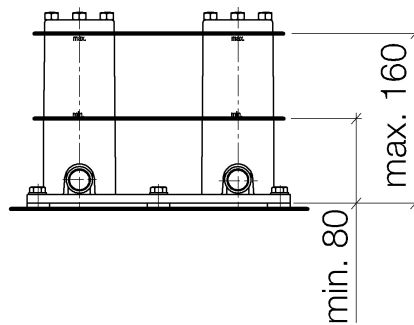

**Generic miscellaneous articles Floor plate (concealed rough parts)**  
Article number: 3594497090

**Exploded assembly drawing**

## Generic miscellaneous articles Floor plate (concealed rough parts)

Article number: 3594497090

### Order quantity

No.	Article number	Name	Installation quantity
1	09140311090	seal	2
2	09231002390	nut	3
3	09210212790	cap	2
4	09303008590	screw	5
5	09301104890	disc	5
6	09312001190	plug	2
7	09240209090	nipple	2
8	09303101290	screw	6
9	09301104590	disc	6
10	09140505290	seal	6
11	09303500390	plug	6