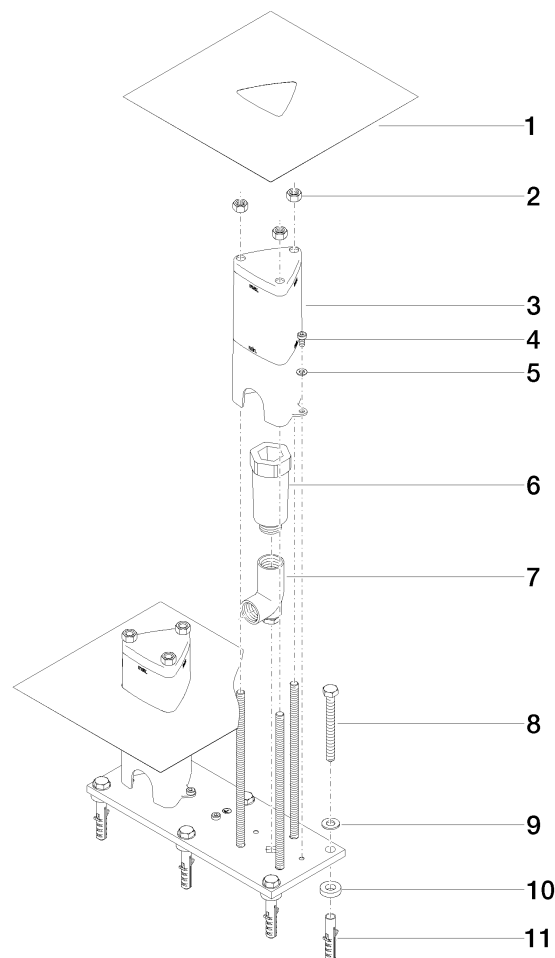

**Generic miscellaneous articles Floor plate (concealed rough parts)**  
Article number: 3594497090

**Exploded assembly drawing**

## Generic miscellaneous articles Floor plate (concealed rough parts)

Article number: 3594497090

### Order quantity

No.	Article number	Name	Installation quantity
1	09140311090	seal	2
2	09231002390	nut	3
3	09210212790	cap	2
4	09303008590	screw	5
5	09301104890	disc	5
6	09312001190	plug	2
7	09240209090	nipple	2
8	09303101290	screw	6
9	09301104590	disc	6
10	09140505290	seal	6
11	09303500390	plug	6