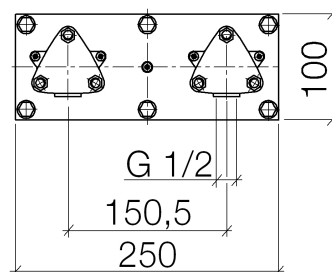

**Generic miscellaneous articles Floor plate (concealed rough parts)**  
Article number: 3594497090

**Exploded assembly drawing**

## Generic miscellaneous articles Floor plate (concealed rough parts)

Article number: 3594497090

### Order quantity

No.	Article number	Name	Installation quantity
1	09140311090	seal	2
2	09231002390	nut	3
3	09210212790	cap	2
4	09303008590	screw	5
5	09301104890	disc	5
6	09312001190	plug	2
7	09240209090	nipple	2
8	09303101290	screw	6
9	09301104590	disc	6
10	09140505290	seal	6
11	09303500390	plug	6