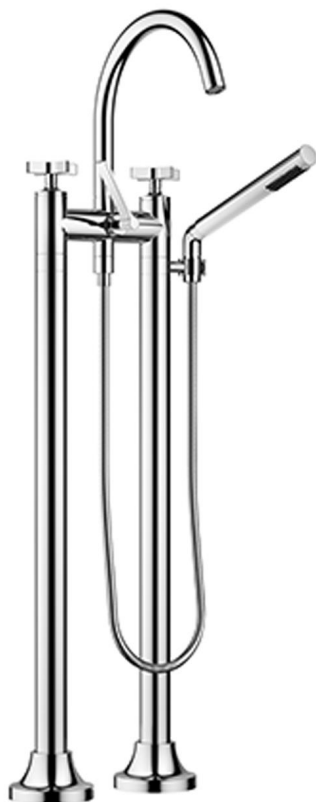

Vaia Two-hole bath mixer with stand tubes 220mm

Article number: 25943809

Vaia Two-hole bath mixer with stand tubes 220mm

Article number: 25943809

Exploded assembly drawing

Vaia Two-hole bath mixer with stand tubes 220mm

Article number: 25943809

Order quantity

No.	Article number	Name	Installation quantity
1	90208001001ff	handle (cold)	1
2	9090031310090	top	1
3	90282231700ff	spout	1
4	092403273ff	nipple	1
5	09141003290	seal	1
6	9021100110090	diverter	1
7	90208001101ff	handle (hot)	1
8	90208001502ff	diverter	1
9	04240418900ff	nipple	1
10	09142000290	seal	1
11	28013979ff	shower	1
12	093002072ff	hose	1
13	09184003590	sleeve	1
14	04281002901ff	holder	1
15	0929050212090	nipple	2
16	09141011290	seal	4
17	09141005590	seal	4
18	092810028ff	sleeve	1
19	90278001900ff	rosette	2
20	092330040-07	nut	2
21	092403121ff	nipple	1
22	09230113190	back-flow preventer	1
23	092102143ff	sleeve	1
24	09142002690	seal	1
25	04282200920ff	connection	2
26	09141008190	seal	2
27	092403094-07	nipple	2
28	0423100230090	fixing set	6
29	093011130-07	connection	2

Vaia Two-hole bath mixer with stand tubes 220mm

Article number: 25943809

30	0924030811090	extension	4
31	09240308090	extension	2

Flow rate chart