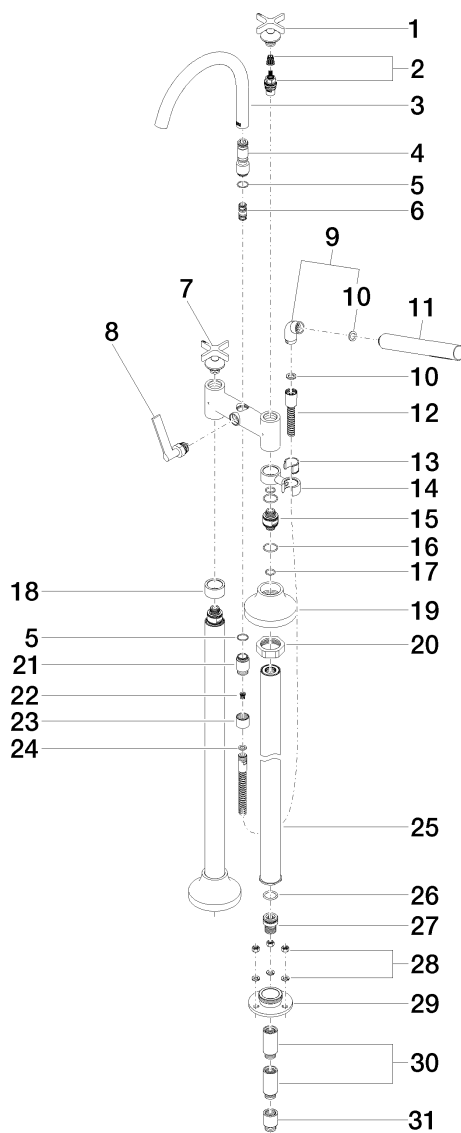

Vaia Two-hole bath mixer with stand tubes 220mm

Article number: 25943809

Vaia Two-hole bath mixer with stand tubes 220mm

Article number: 25943809

Exploded assembly drawing

Vaia Two-hole bath mixer with stand tubes 220mm

Article number: 25943809

Order quantity

No.	Article number	Name	Installation quantity
1	90208001001ff	handle (cold)	1
2	9090031310090	top	1
3	90282231700ff	spout	1
4	092403273ff	nipple	1
5	09141003290	seal	1
6	9021100110090	diverter	1
7	90208001101ff	handle (hot)	1
8	90208001502ff	diverter	1
9	04240418900ff	nipple	1
10	09142000290	seal	1
11	28013979ff	shower	1
12	093002072ff	hose	1
13	09184003590	sleeve	1
14	04281002901ff	holder	1
15	0929050212090	nipple	2
16	09141011290	seal	4
17	09141005590	seal	4
18	092810028ff	sleeve	1
19	90278001900ff	rosette	2
20	092330040-07	nut	2
21	092403121ff	nipple	1
22	09230113190	back-flow preventer	1
23	092102143ff	sleeve	1
24	09142002690	seal	1
25	04282200920ff	connection	2
26	09141008190	seal	2
27	092403094-07	nipple	2
28	0423100230090	fixing set	6
29	093011130-07	connection	2

Vaia Two-hole bath mixer with stand tubes 220mm

Article number: 25943809

30	0924030811090	extension	4
31	09240308090	extension	2

Flow rate chart