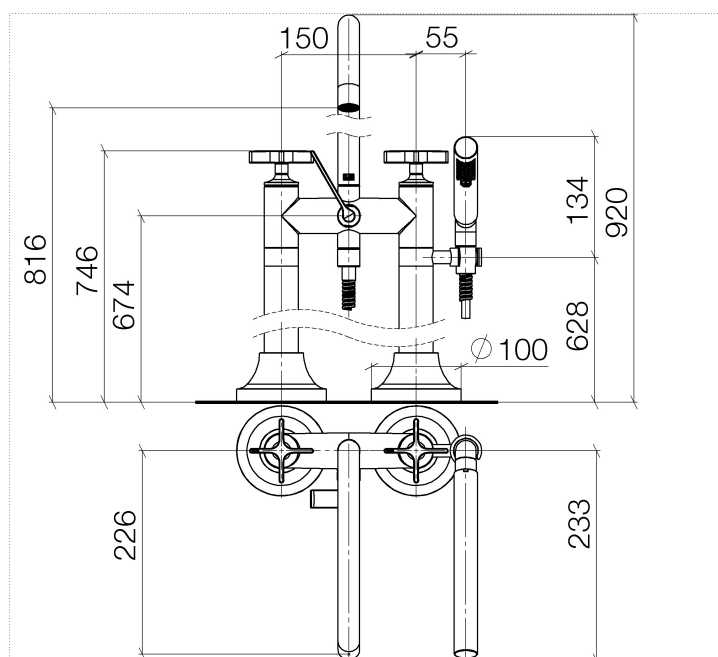

Vaia Two-hole bath mixer with stand tubes 220mm

Article number: 25943809

Vaia Two-hole bath mixer with stand tubes 220mm

Article number: 25943809

Exploded assembly drawing

Vaia Two-hole bath mixer with stand tubes 220mm

Article number: 25943809

Order quantity

No.	Article number	Name	Installation quantity
1	90208001001ff	handle (cold)	1
2	9090031310090	top	1
3	90282231700ff	spout	1
4	092403273ff	nipple	1
5	09141003290	seal	1
6	9021100110090	diverter	1
7	90208001101ff	handle (hot)	1
8	90208001502ff	diverter	1
9	04240418900ff	nipple	1
10	09142000290	seal	1
11	28013979ff	shower	1
12	093002072ff	hose	1
13	09184003590	sleeve	1
14	04281002901ff	holder	1
15	0929050212090	nipple	2
16	09141011290	seal	4
17	09141005590	seal	4
18	092810028ff	sleeve	1
19	90278001900ff	rosette	2
20	092330040-07	nut	2
21	092403121ff	nipple	1
22	09230113190	back-flow preventer	1
23	092102143ff	sleeve	1
24	09142002690	seal	1
25	04282200920ff	connection	2
26	09141008190	seal	2
27	092403094-07	nipple	2
28	0423100230090	fixing set	6
29	093011130-07	connection	2

Vaia Two-hole bath mixer with stand tubes 220mm

Article number: 25943809

30	0924030811090	extension	4
31	09240308090	extension	2

Flow rate chart