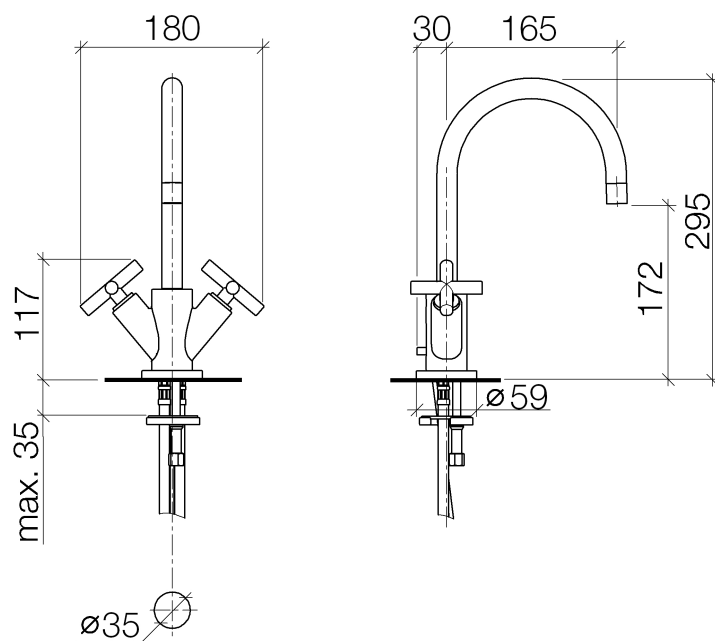

Tara. (Tara Refinement) Single-hole lavatory mixer 165mm
Article number: 22513892

Exploded assembly drawing

Tara. (Tara Refinement) Single-hole lavatory mixer 165mm

Article number: 22513892

Order quantity

| No. | Article number | Name | Installation quantity |
|-----|----------------|--------------|-----------------------|
| 1 | 90282221301ff | spout | 1 |
| 2 | 90230102803ff | aerator | 1 |
| 3 | 04208901000ff | handle | 2 |
| 4 | 092089010ff | handle | 2 |
| 5 | 90121200700ff | base | 2 |
| 6 | 09301102990 | disc | 2 |
| 7 | 09303007590 | screw | 2 |
| 8 | 9090031510090 | top | 2 |
| 9 | 09303005490 | screw | 1 |
| 10 | 04208903580ff | pull-rod | 1 |
| 11 | 0430040160090 | hose | 2 |
| 12 | 092810132ff | ring | 1 |
| 13 | 09141013490 | seal | 1 |
| 14 | 0430110380090 | fixing set | 1 |
| 15 | 09311101190 | pin | 1 |
| 16 | 04110100100ff | pop-up waste | 1 |

Flow rate chart