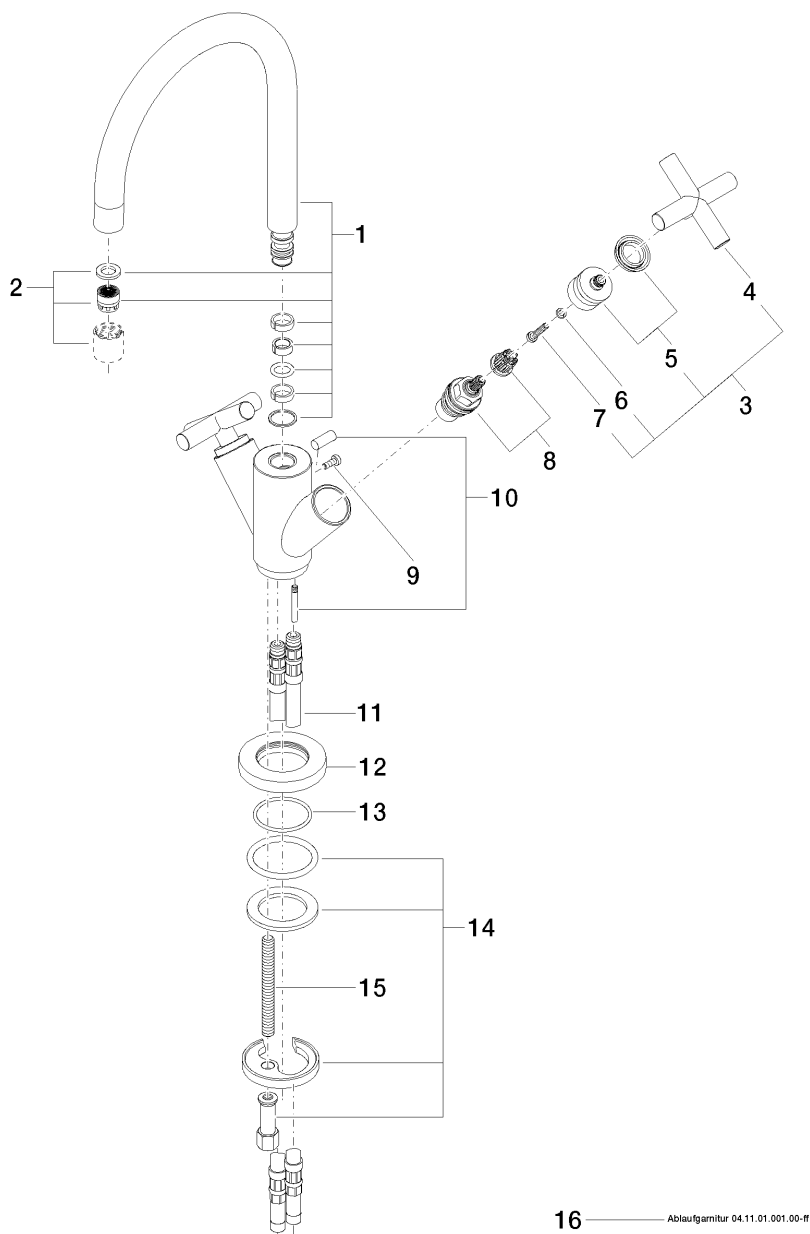

Tara. (Tara Refinement) Single-hole lavatory mixer 165mm
Article number: 22513892

Exploded assembly drawing

Tara. (Tara Refinement) Single-hole lavatory mixer 165mm

Article number: 22513892

Order quantity

| No. | Article number | Name | Installation quantity |
|-----|----------------|--------------|-----------------------|
| 1 | 90282221301ff | spout | 1 |
| 2 | 90230102803ff | aerator | 1 |
| 3 | 04208901000ff | handle | 2 |
| 4 | 092089010ff | handle | 2 |
| 5 | 90121200700ff | base | 2 |
| 6 | 09301102990 | disc | 2 |
| 7 | 09303007590 | screw | 2 |
| 8 | 9090031510090 | top | 2 |
| 9 | 09303005490 | screw | 1 |
| 10 | 04208903580ff | pull-rod | 1 |
| 11 | 0430040160090 | hose | 2 |
| 12 | 092810132ff | ring | 1 |
| 13 | 09141013490 | seal | 1 |
| 14 | 0430110380090 | fixing set | 1 |
| 15 | 09311101190 | pin | 1 |
| 16 | 04110100100ff | pop-up waste | 1 |

Flow rate chart