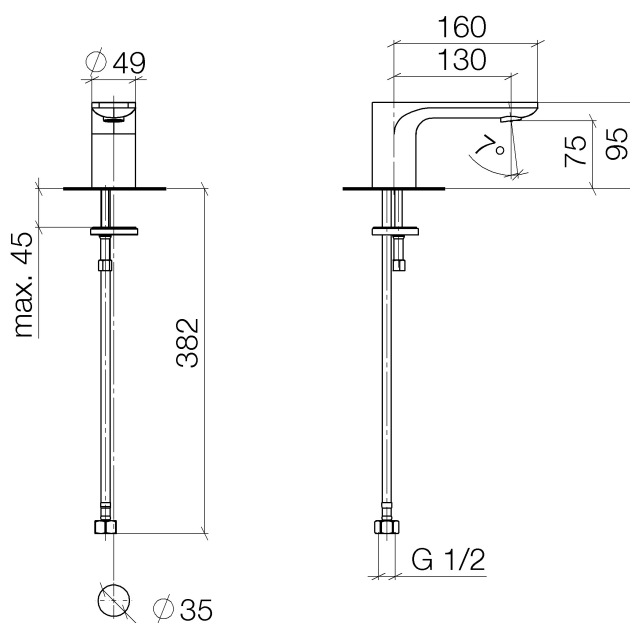

Touchfree Deck-mounted basin spout 130mm without pop-up waste
Article number: 13700845

Exploded assembly drawing

Touchfree Deck-mounted basin spout 130mm without pop-up waste

Article number: 13700845

Order quantity

No.	Article number	Name	Installation quantity
1	90118401500ff	spout	1
2	09141006090	seal	1
3	09312006590	plug	1
4	0430040190090	hose	1
5	09311101290	pin	1
6	0430110387590	fixing set	1

Flow rate chart