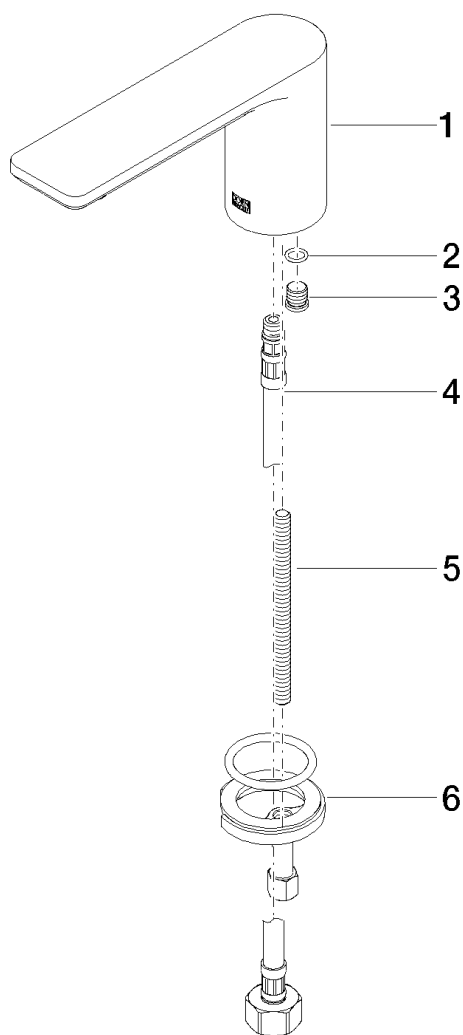

Touchfree Deck-mounted basin spout 130mm without pop-up waste
Article number: 13700845

Exploded assembly drawing

Touchfree Deck-mounted basin spout 130mm without pop-up waste

Article number: 13700845

Order quantity

No.	Article number	Name	Installation quantity
1	90118401500ff	spout	1
2	09141006090	seal	1
3	09312006590	plug	1
4	0430040190090	hose	1
5	09311101290	pin	1
6	0430110387590	fixing set	1

Flow rate chart