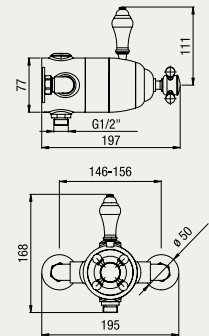

8

LO 41195

CR

termostatico doccia incasso coassiale, **per bassa pressione**
concealed concentric thermostatic shower valve, low pressure
douche thermostatique coaxial encastré, **basse pression**