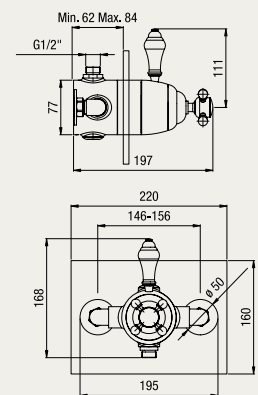

8

LO 41195

CR

termostatico doccia incasso coassiale, **per bassa pressione**
concealed concentric thermostatic shower valve, low pressure
douche thermostatique coaxial encastré, **basse pression**